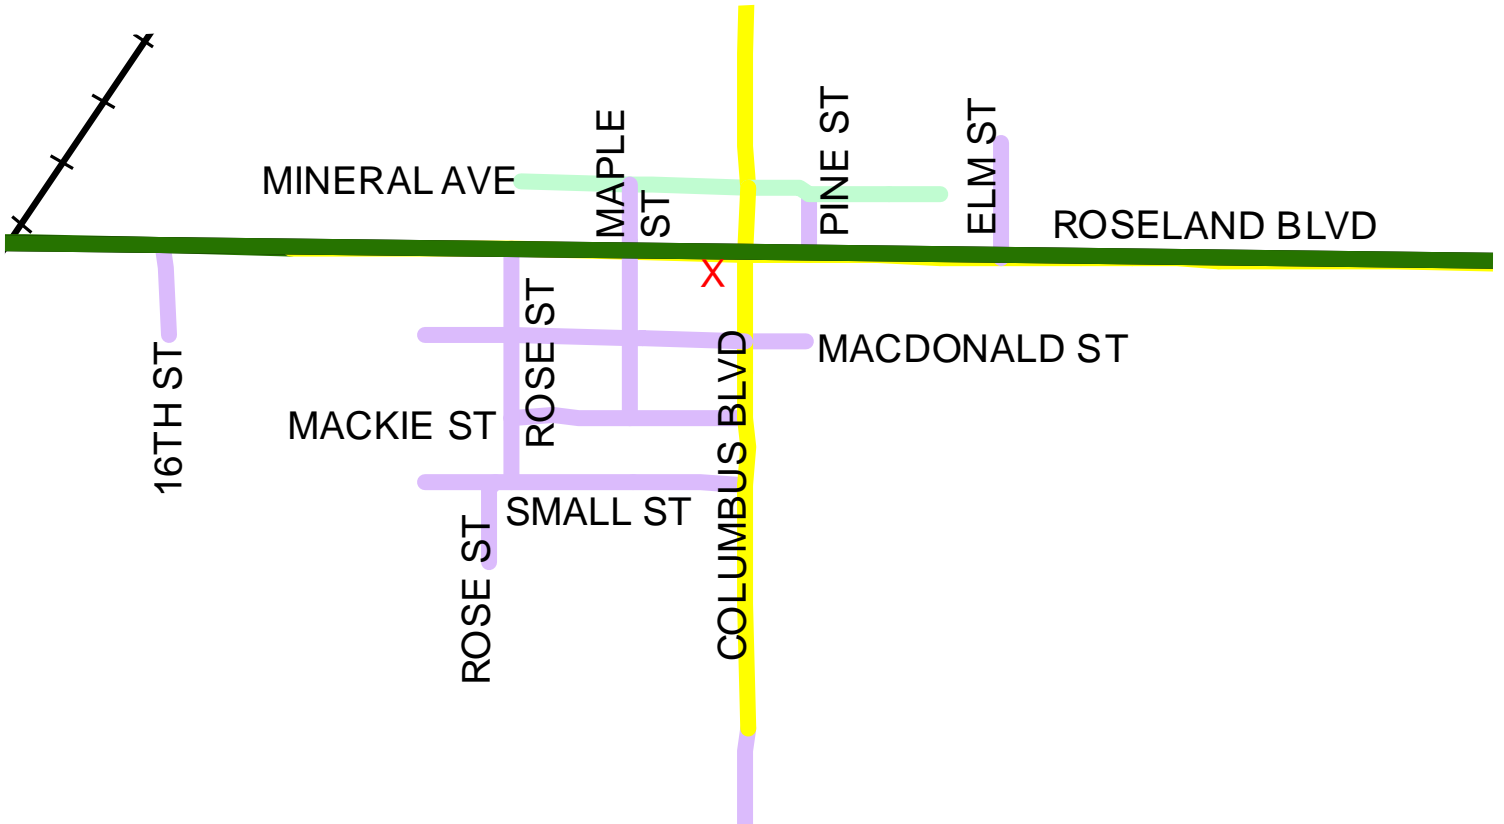

ROSELAND CITY HALL POLLING LOCATION

**X-ROSELAND CITY HALL
105 W ROSELAND BLVD**

**ROSS/ROSELAND
ROSS/BELLEVIEW**

PUBLISHER'S NOTE

UPDATED: NOVEMBER 22, 2011