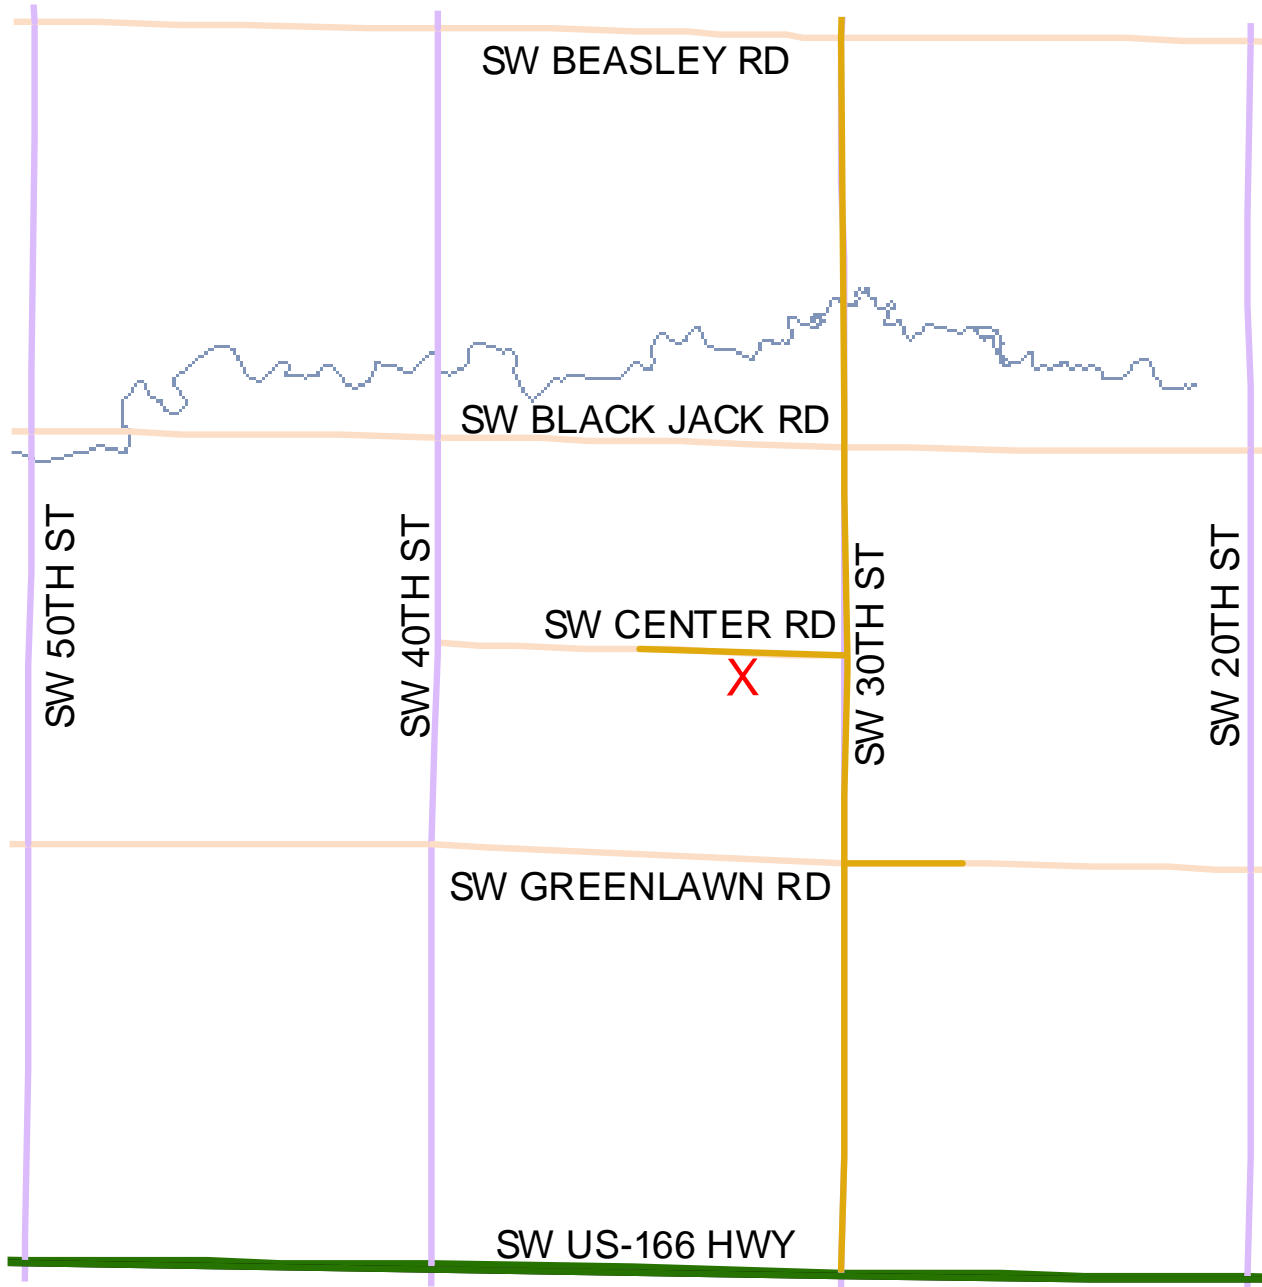

CENTER CHRISTIAN CHURCH POLLING LOCATION

X-CENTER CHRISTIAN CHURCH
3150 SW CENTER RD
620-674-3429 OR
620-674-8676 (JUSTIN)

LYON/LYON
LYON/TREECE
NEOSHO/MELROSE
NEOSHO/FAULKNER

PUBLISHER'S NOTE

UPDATED: NOVEMBER 22, 2011